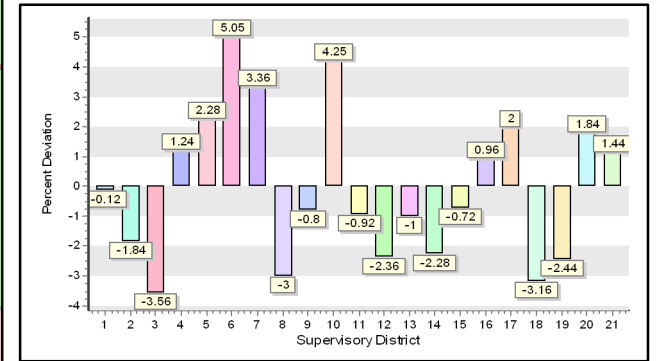

Calumet County Tentative Supervisory District Plan 2021 Redistricting

Overall Plan Deviation: 8.61%